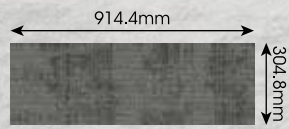

Angled Perception | Hidden Dimension

Optic Reset

Field of View Light

Packaging:
3.3445m²/box (12 pcs)

FVL988 Ash

FVL696 Olive

FVL868 Linen

FVL959 Silver

FVL979 Steel

FVL987 Shadow

FVL988 Ash

Visual Edge

Hidden Dimension

Packaging:
3.3445m²/box (12 pcs)

HD989 Charcoal

HD937 Cement