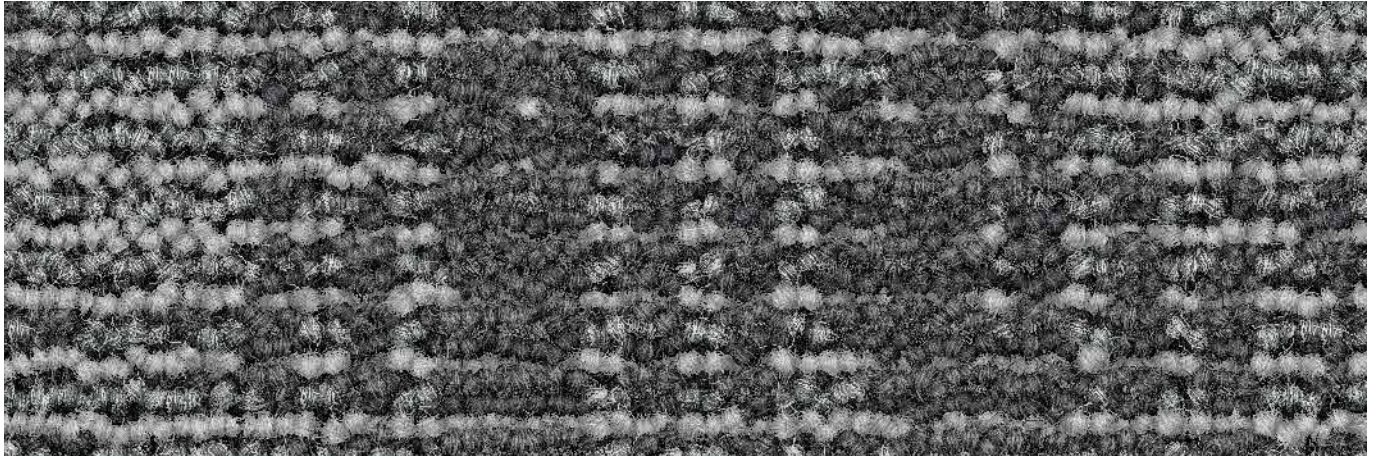

EXCLUSIVE FLOOR

Optic Reset | Visual Edge

Designer Series Carpet Tiles

Mohawk Group

Goodrich Global
SINCE 1983

Optic Reset

Field of View Light

Visual Edge

Angled Perception | Hidden Dimension

Optic Reset

Field of View Light

Packaging:
3.3445m²/box (12 pcs)

FVL988 Ash

FVL696 Olive

FVL868 Linen

FVL959 Silver

FVL979 Steel

FVL987 Shadow

FVL988 Ash

Visual Edge

Hidden Dimension

Packaging:
3.3445m²/box (12 pcs)

HD989 Charcoal

HD937 Cement