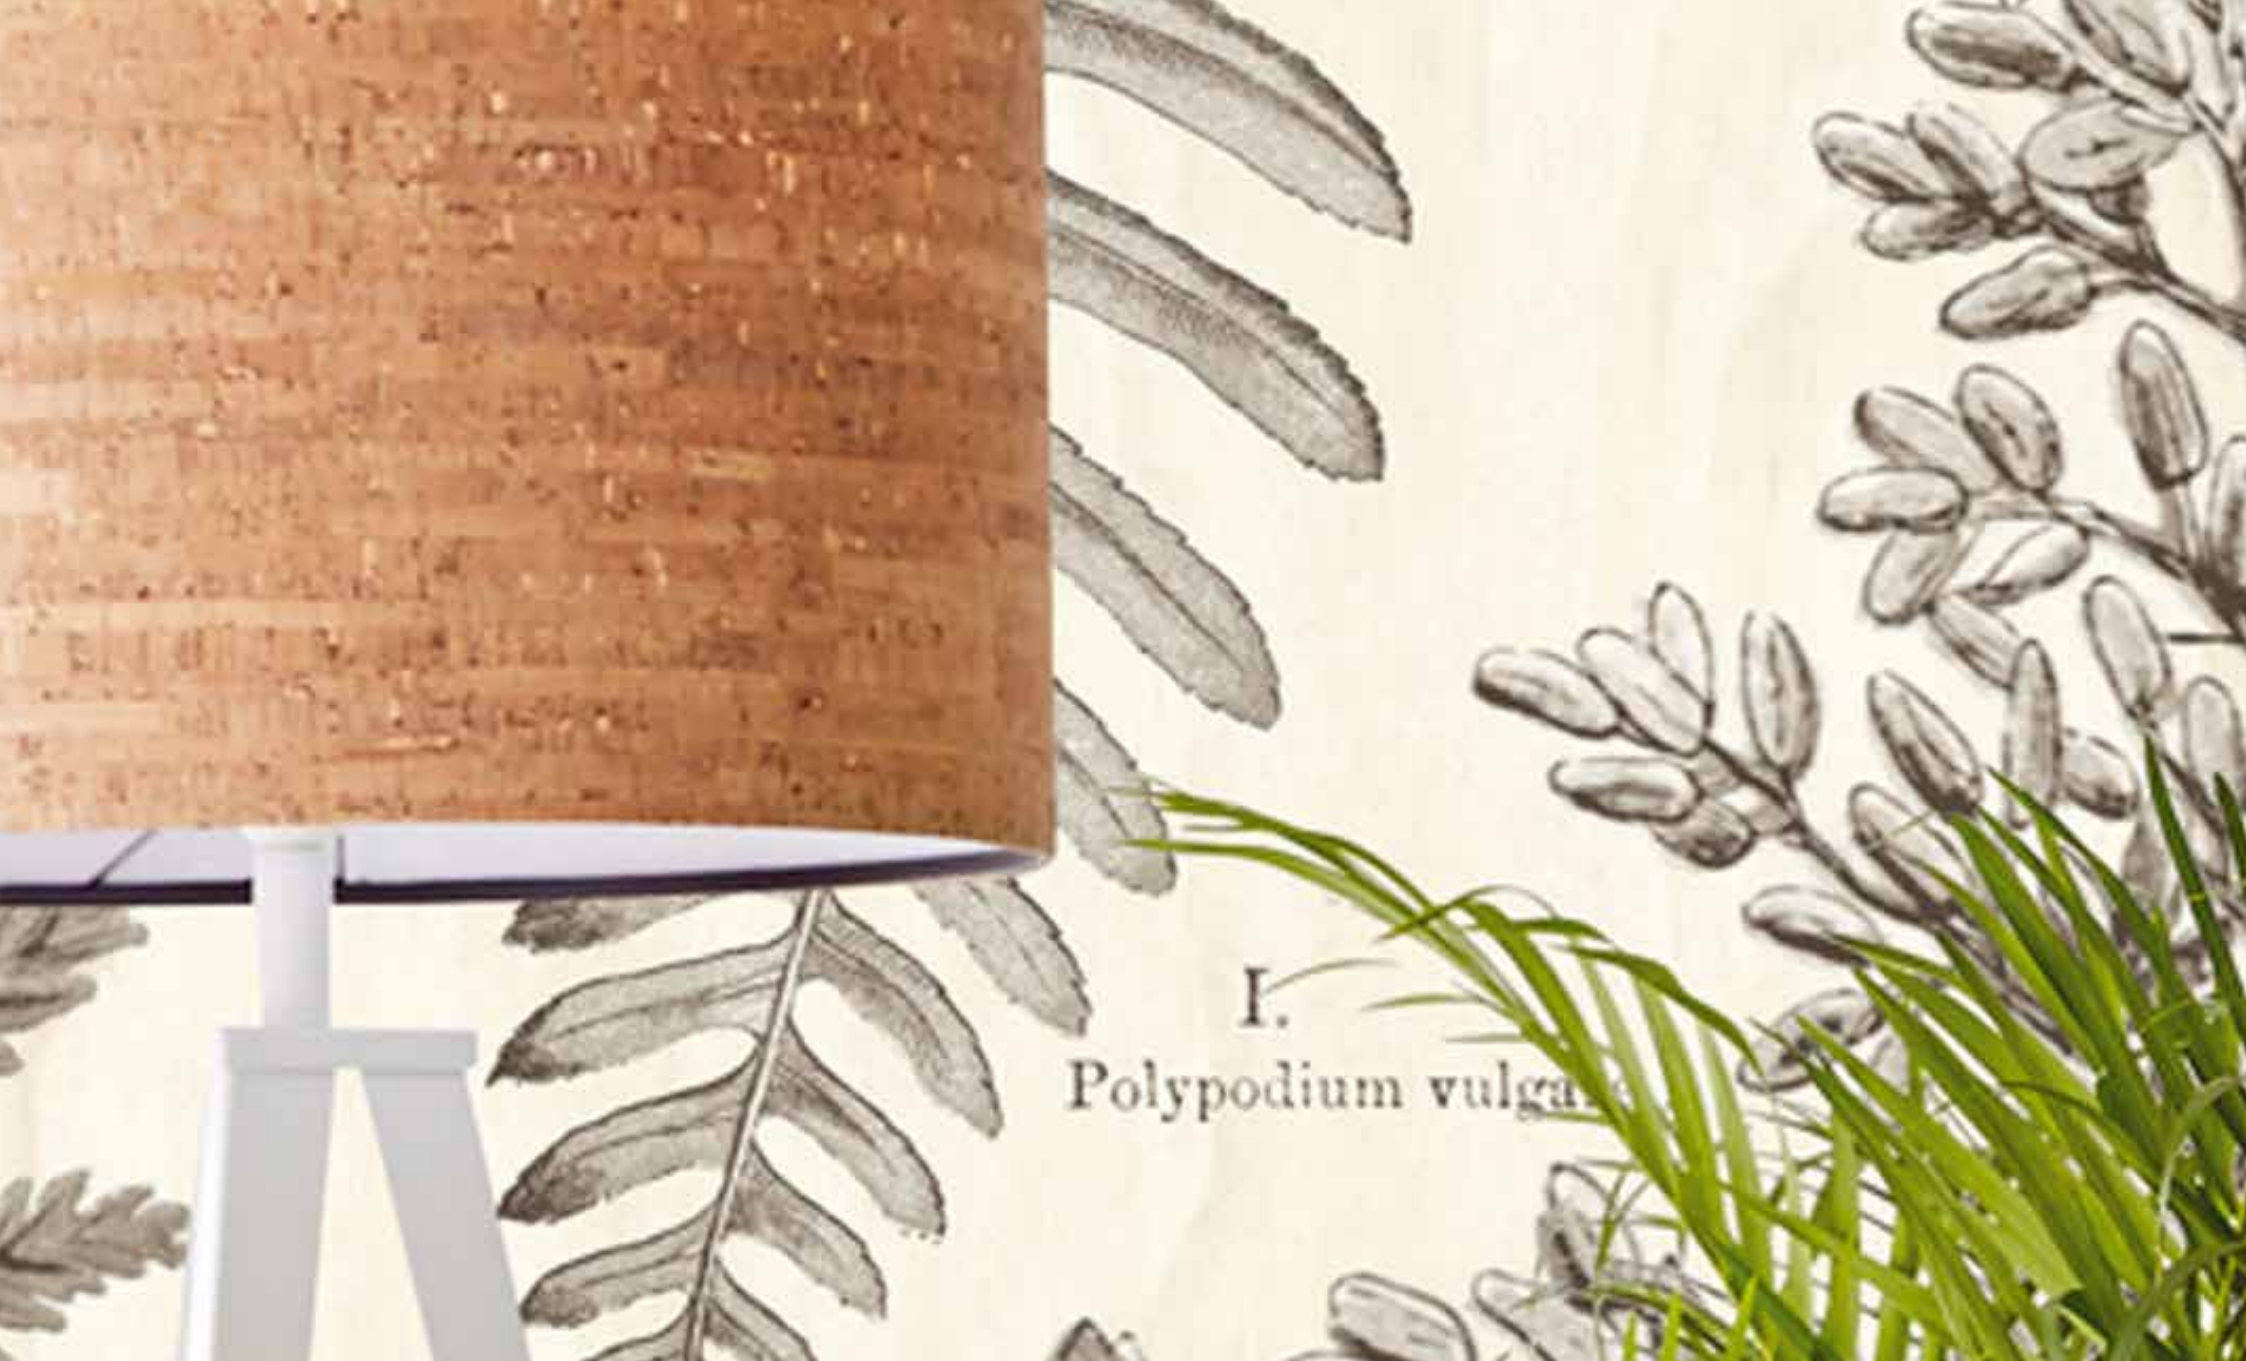

Collection : Wallpower Favourites
Pattern Code: 309018
Mural Size: 232 x 280 cm (WxH) *Fixed/Customizable Size*