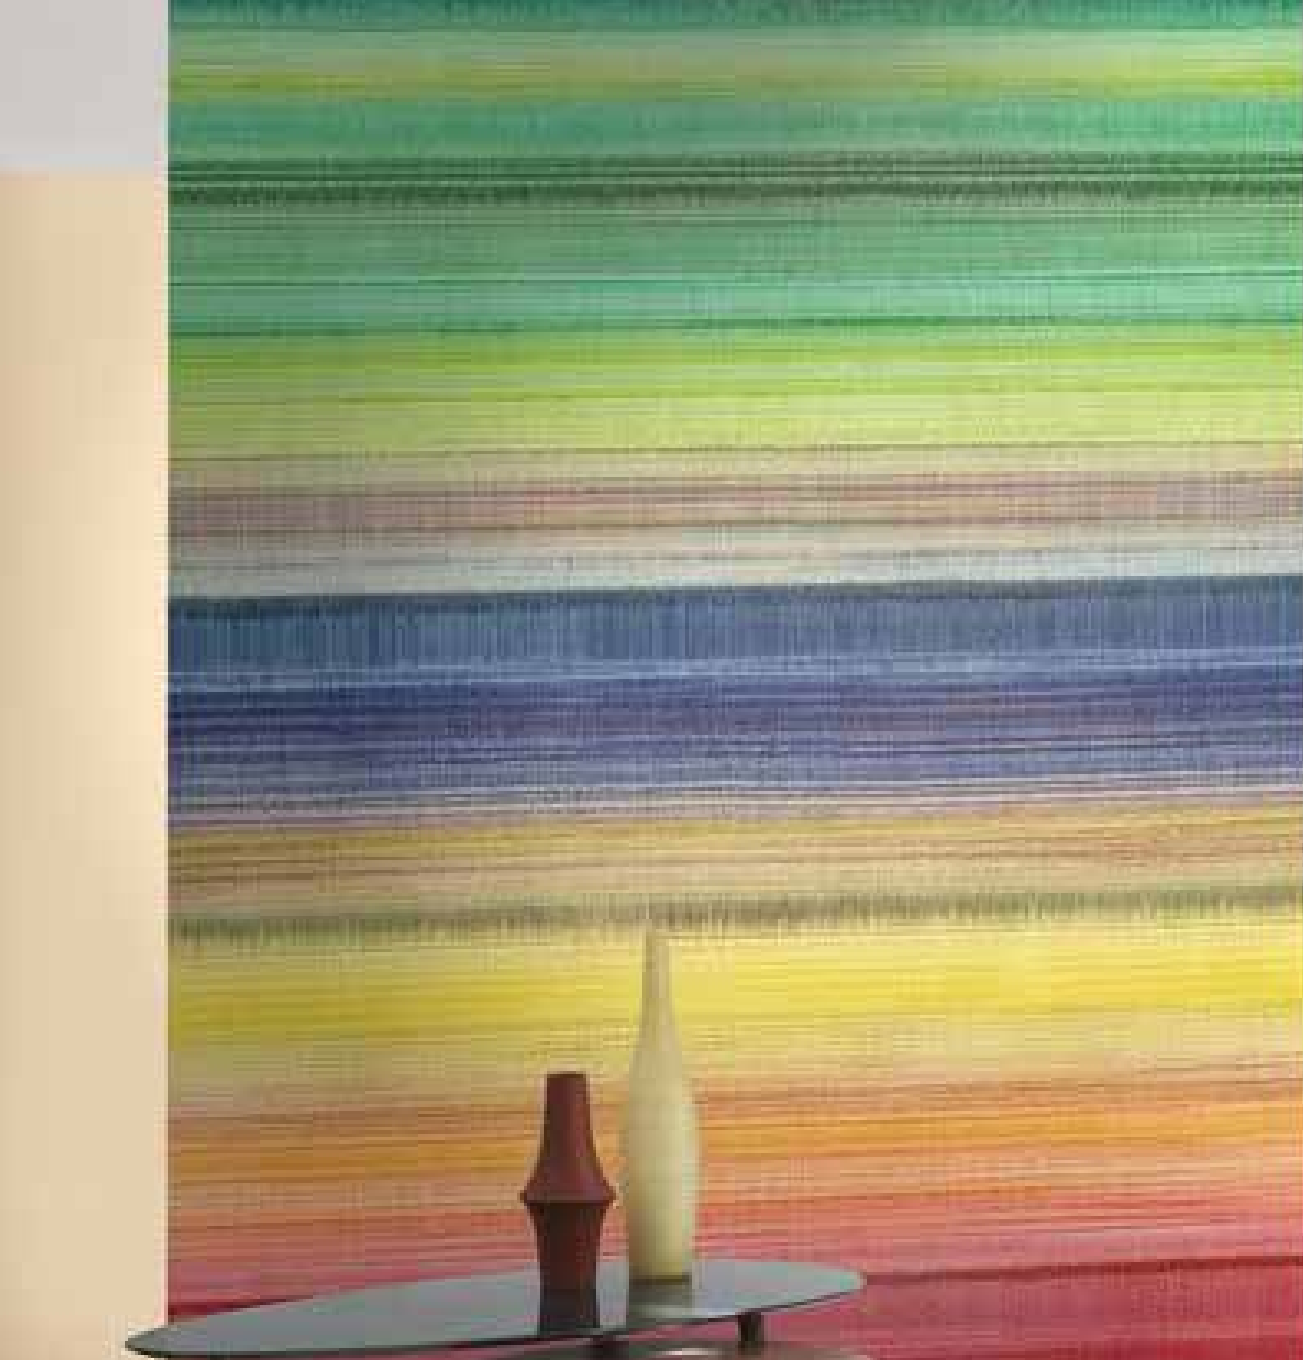

Collection : Beauty Full Image 1
Design : MULTISTRIPE
Pattern Code: 84912428
Mural Size: 200 x 280 cm (WxH) *Fixed Size*