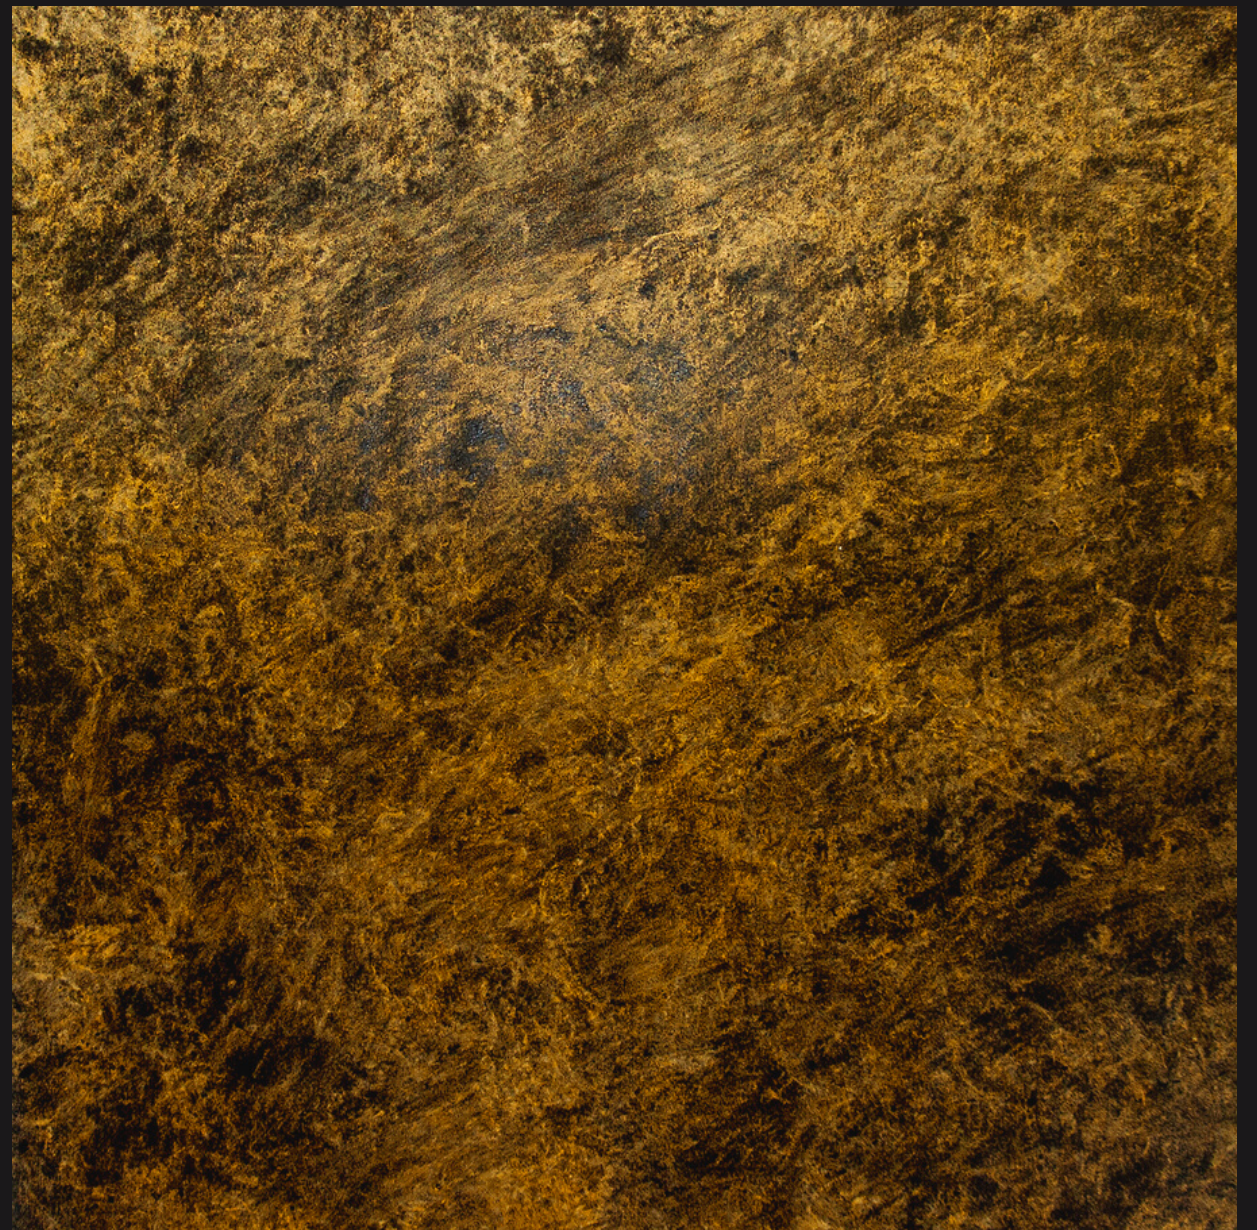

PALLADIO (1700-1704)

PAL 1700