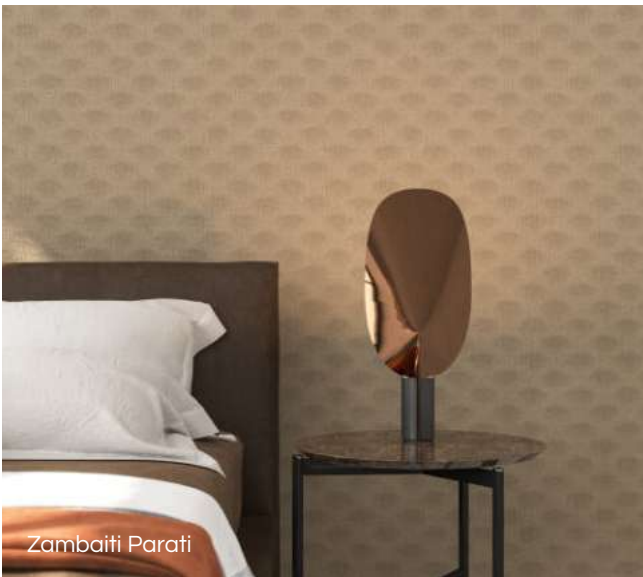

Wallcovering