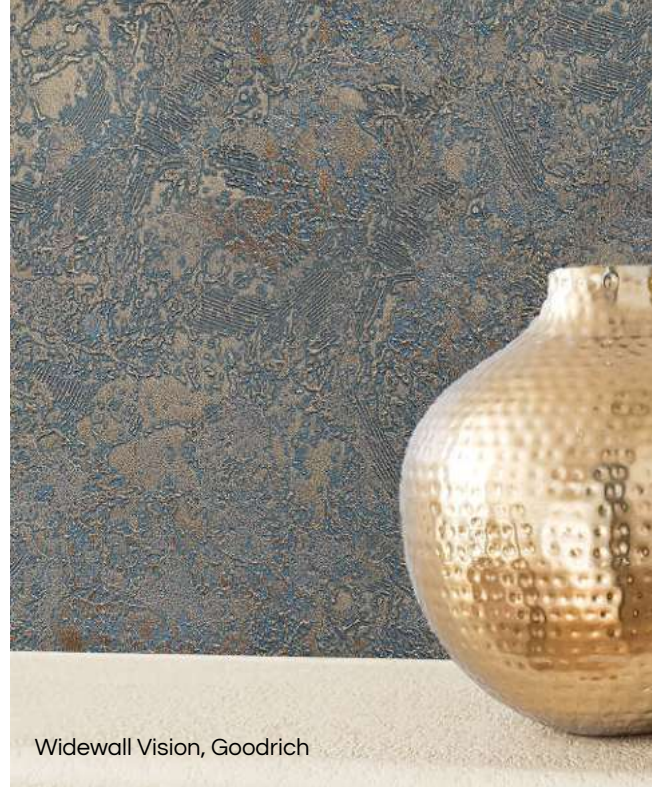

Widewall Vision, Goodrich