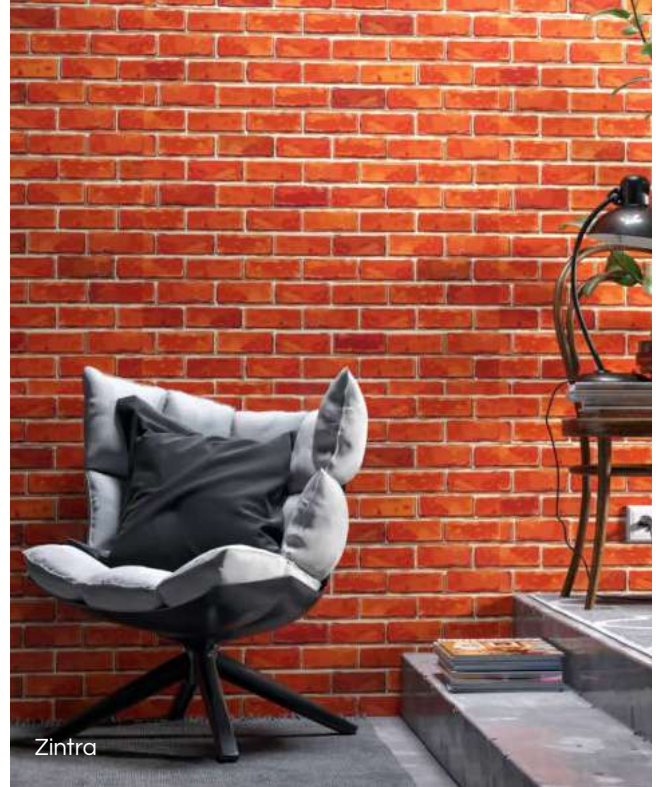

Wallcovering