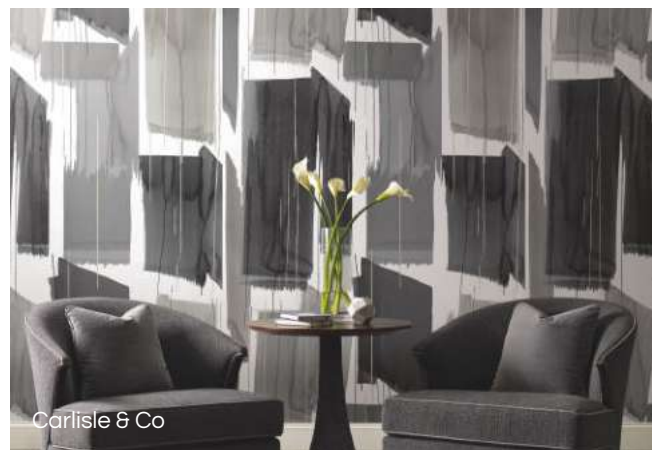

Wallcovering