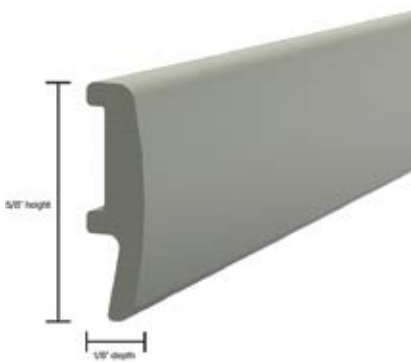

Top Cap

This thin profile Top Cap is perfect for finishing the horizontal edge of a partial height P3TEC wall installation