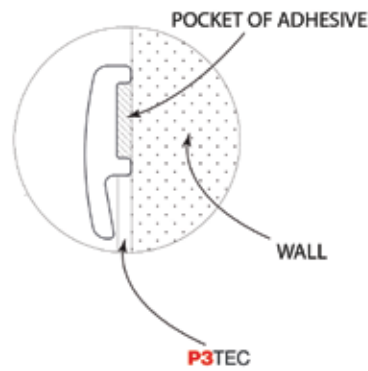

Top Cap

This thin profile Top Cap is perfect for finishing the horizontal edge of a partial height P3TEC wall installation