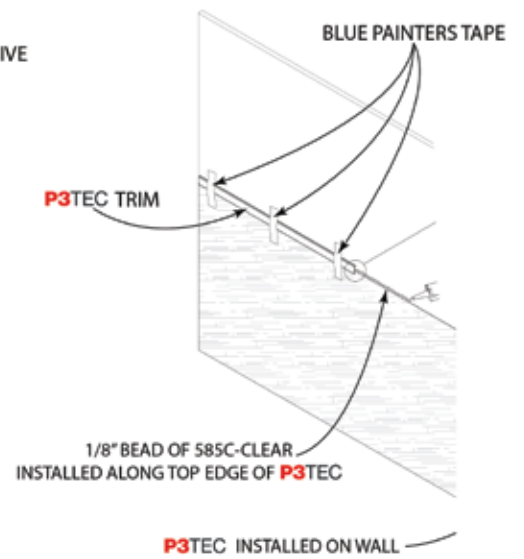

Top Cap

This thin profile Top Cap is perfect for finishing the horizontal edge of a partial height P3TEC wall installation