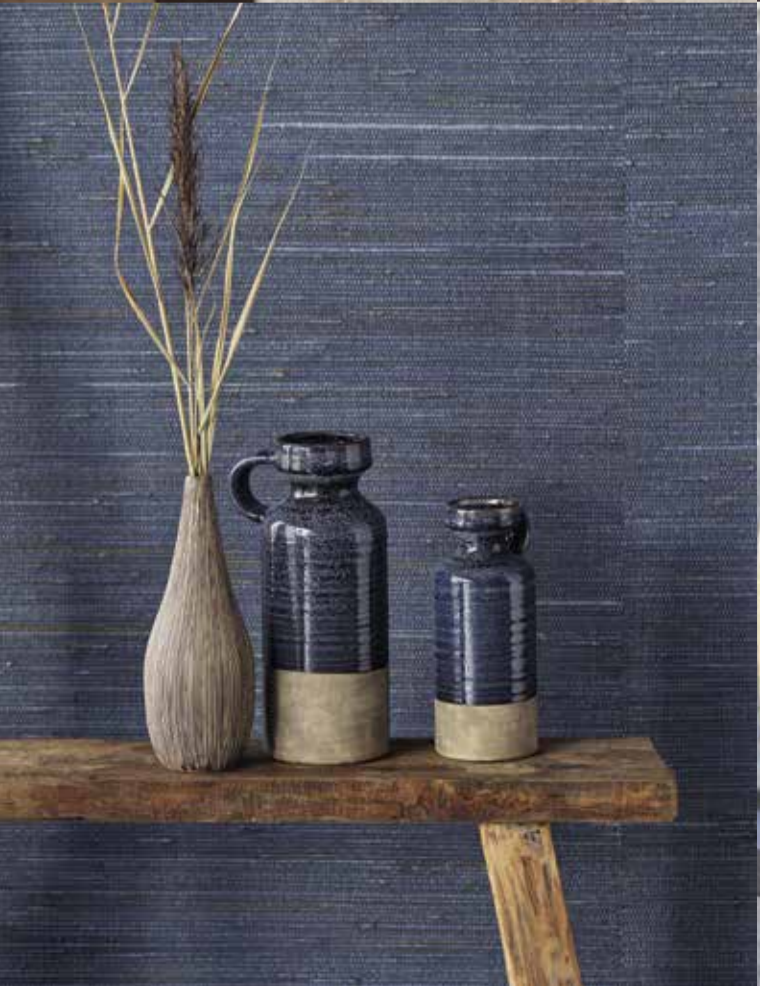

NATURAL WALLCOVERINGS

Goodrich Global
SINCE 1983

'This wallcovering is produced and handmade in Asia. An array of natural fibres such as jute, hemp, sisal, reed, sea grass, bamboo, raffia and cork is used to create a wealth of textures.'

**'A WARM
EARTHY
FEEL'**

A palette of textures for vibrant walls.

Decorating the world with textures