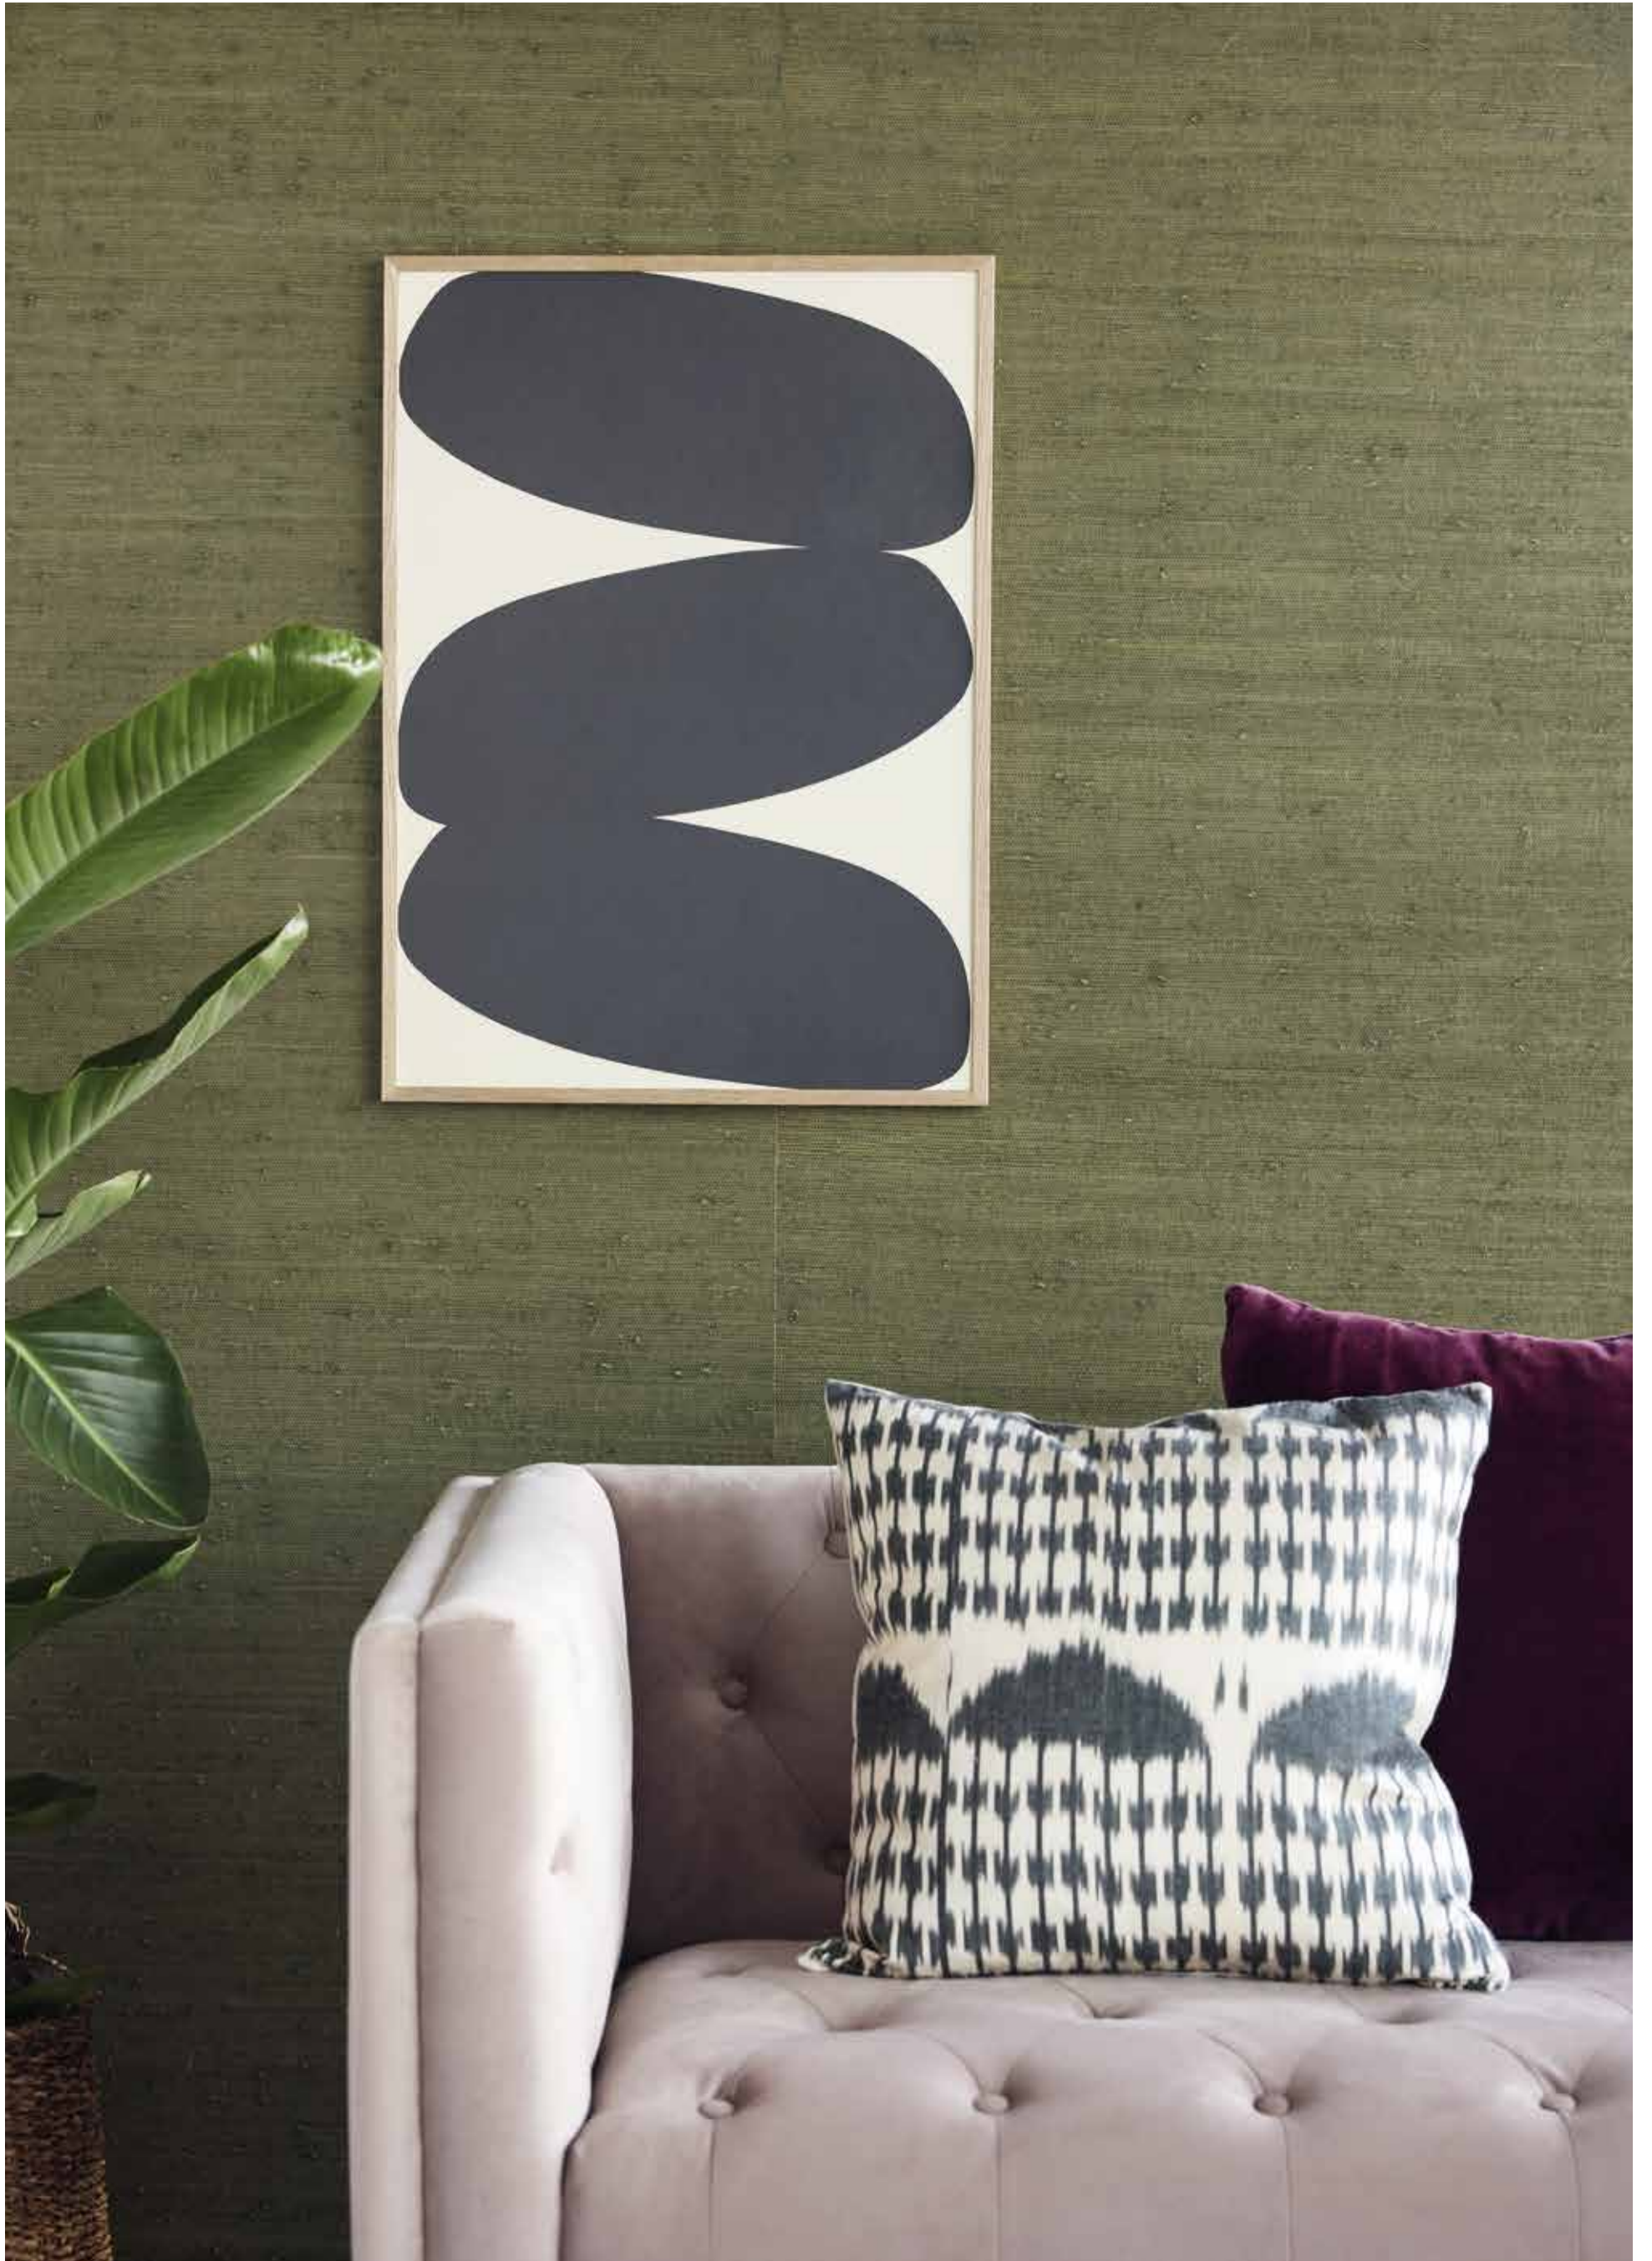

NATURAL WALLCOVERINGS

Goodrich Global
SINCE 1983

'This wallcovering is produced and handmade in Asia. An array of natural fibres such as jute, hemp, sisal, reed, sea grass, bamboo, raffia and cork is used to create a wealth of textures.'

**'A WARM
EARTHY
FEEL'**

A palette of textures for vibrant walls.

Decorating the world with textures